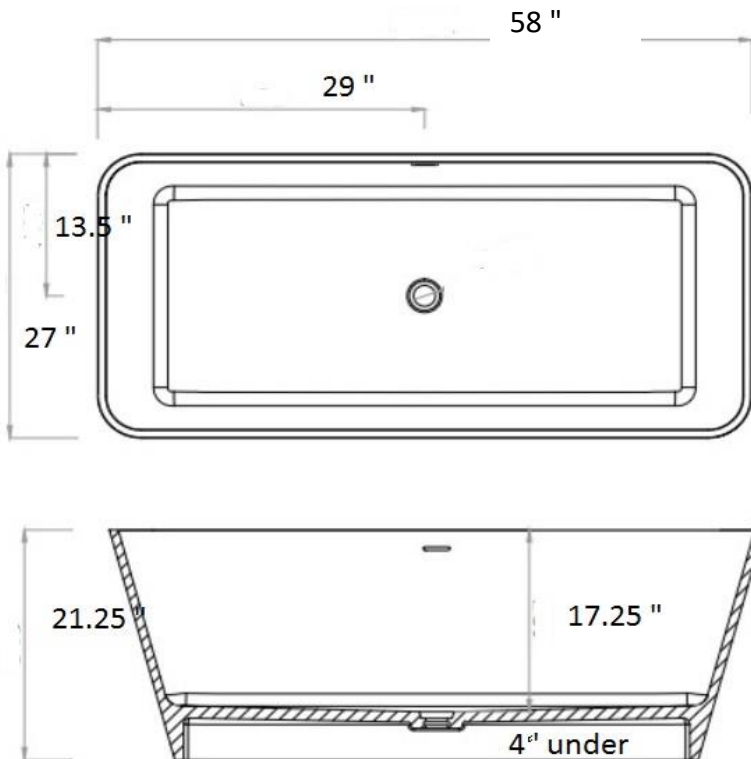

Solid Surface Stone Resin tubs

www.ICSqualitybaths.com

60 Gal

RR582721

58 " x 27 " x 21 "

Deep Rectangle Zen Style Tub

320 Lbs